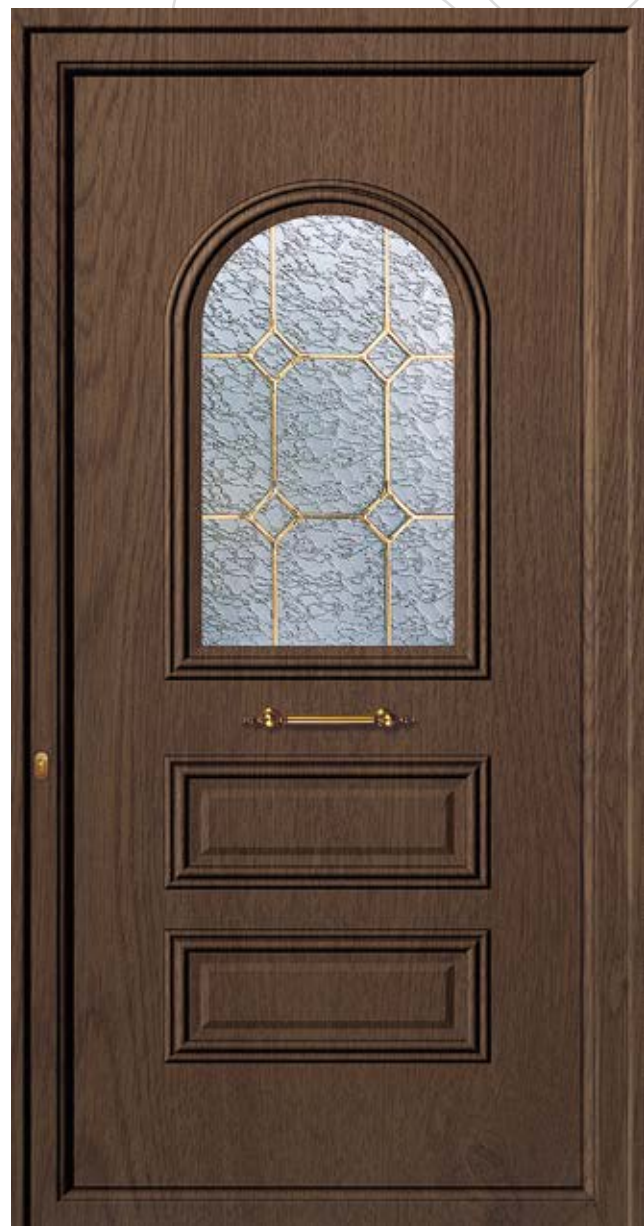

Code: **2305**
Color: T631 - Nussbaum
Glass: Delta mat with gold stick
External Handle: Traditional Gold
Design: 58 x 168 cm