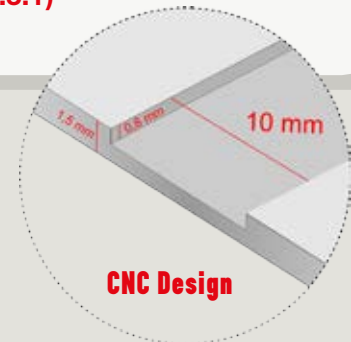

Optimum^{1,5mm}

EXTRA SECURE

- **CNC** designs on **both sides**
- Aluminium sheet **thickness 1.5 mm** on **both sides**
- **Hard** aluminum alloy for **maximum impact resistance**
- Panel dimensions **218 X 100 cm**
- **Panel** thickness **24 mm** (other thickness upon request)
- Security **triplex glass 6 mm (3.3.1)**

EXCLUSIVE DESIGNS