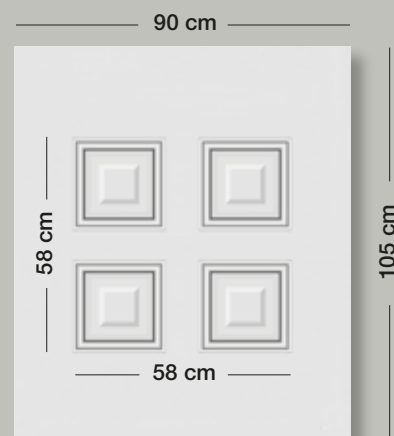

press

small panels

ταμπλαδάκια

Code: 2963

Code: 2964

Code: 2950

Code: 2960

Code: 2961

Code: 2966

Code: 2968

Code: 2970

Code: 2962

Code: 2965

Code: 2967

Code: 2969