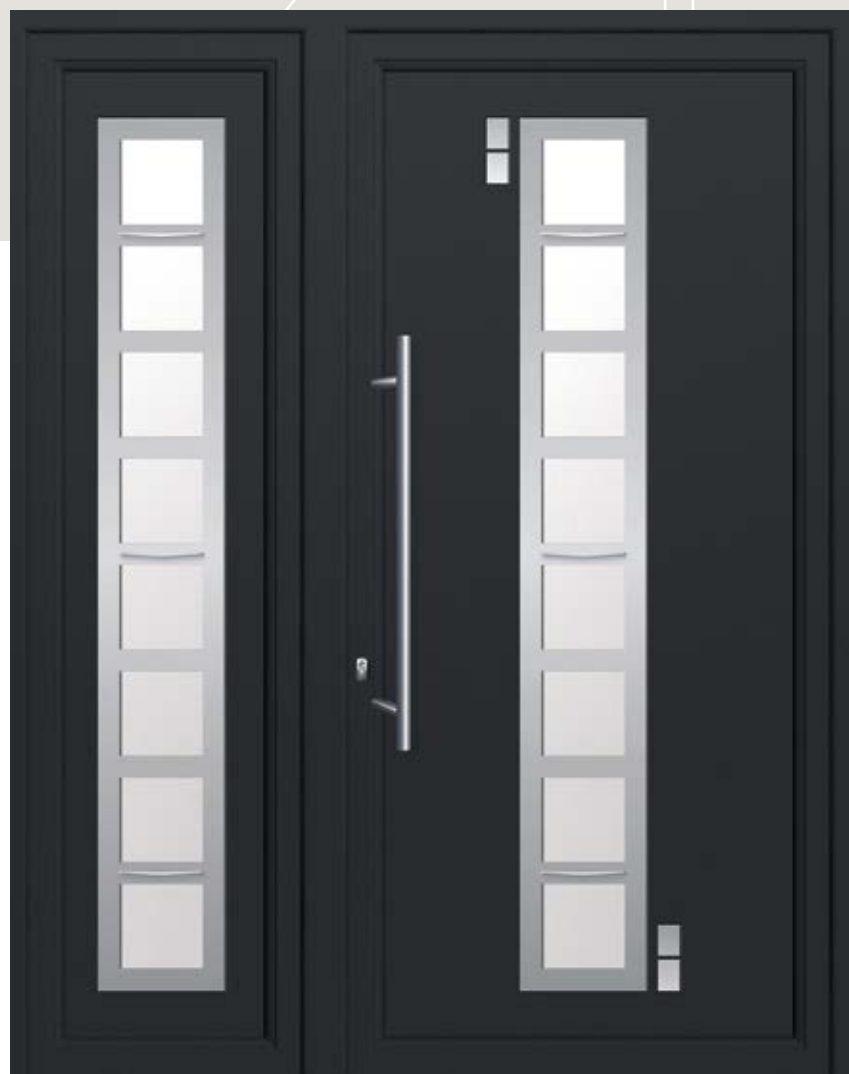

Code: **7231-7021**
Color: RAL 7016
Glass: Sandblast Glass
Decorative: Inox
External Handle: Side bar
Design: 25 x 165 cm / 35 x 165 cm