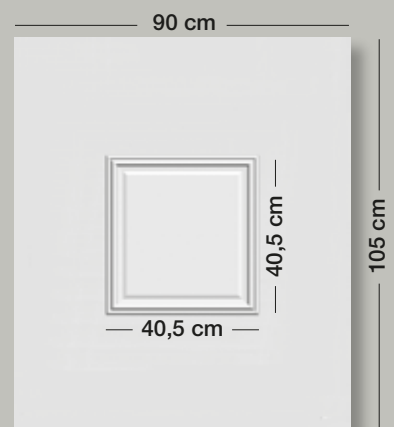

press

small panels

ταμπλαδάκια

Code: 2963

Code: 2964

Code: 2950

Code: 2960

Code: 2961

Code: 2966

Code: 2968

Code: 2970

Code: 2962

Code: 2965

Code: 2967

Code: 2969