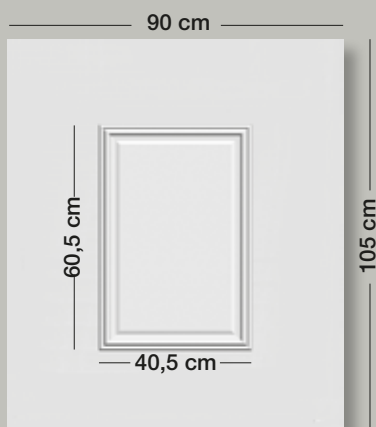

Code: 2961

Code: 2966

Code: 2968