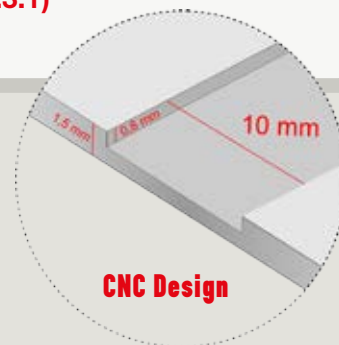

EXCLUSIVE DESIGNS