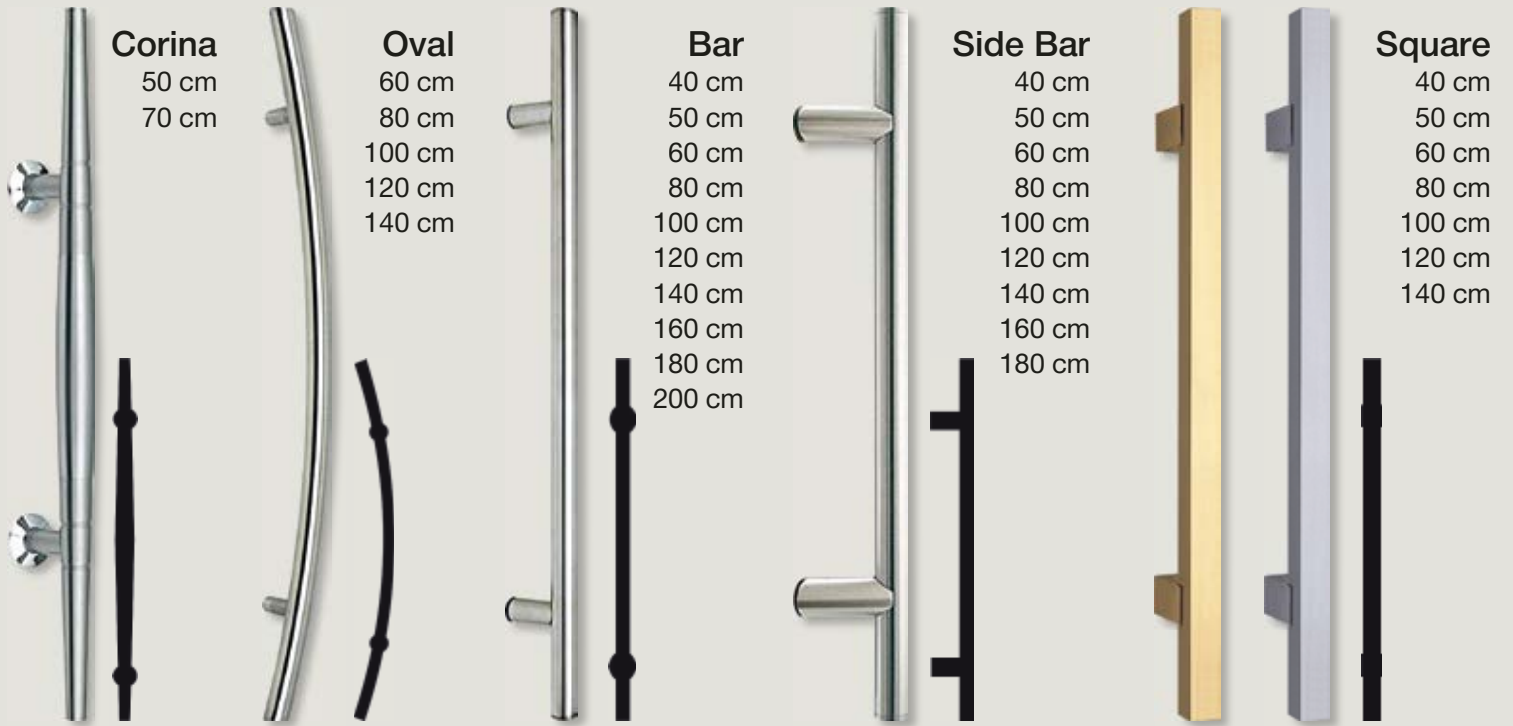

traditional

Code: **5042**
Color: RAL 7003
Glass: Rice type with "margarita" rail
Decorative: Aluminium frames
External Handle: Traditional gold
Design: 54 x 155 cm

Code: **5043**
Color: RAL 7042
Glass: Rice type with "rhomb" rail
Decorative: Aluminium frames
External Handle: Traditional gold
Design: 54 x 155 cm

Code: **5041**
Color: RAL 7010
Glass: Rice type with "petalouda" rail
Decorative: Aluminium frames
External Handle: Traditional gold
Design: 54 x 155 cm

πόμολα & χειρολαβές
door knobs & handles

Code: 5521