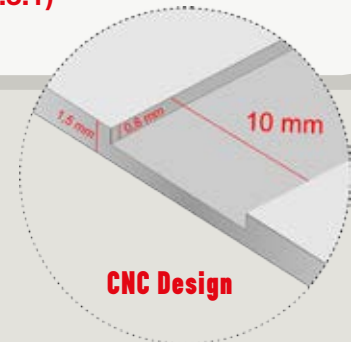

Optimum 1,5^{mm}

EXTRA SECURE

- **CNC** designs on **both sides**
- Aluminium sheet **thickness 1.5 mm** on **both sides**
- **Hard** aluminum alloy for **maximum impact resistance**
- Panel dimensions **218 X 100 cm**
- **Panel** thickness **24 mm** (other thickness upon request)
- Security **triplex glass 6 mm (3.3.1)**

EXCLUSIVE DESIGNS