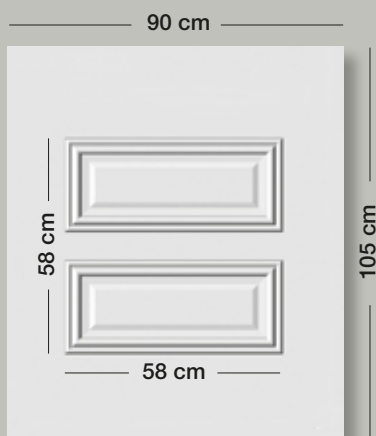

Code: **3382**
Color: White
Glass: Delta mat with rail
External Handle: Traditional gold
Design: 25 x 168 cm

press

small panels

ταμπλαδάκια

Code: 2963

Code: 2964

Code: 2950

Code: 2960