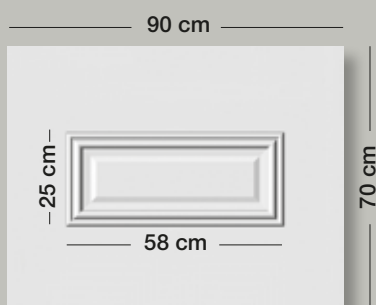

Code: **3382**
Color: White
Glass: Delta mat with rail
External Handle: Traditional gold
Design: 25 x 168 cm

press

small panels

ταμπλαδάκια

Code: 2963

Code: 2964

Code: 2950

Code: 2960